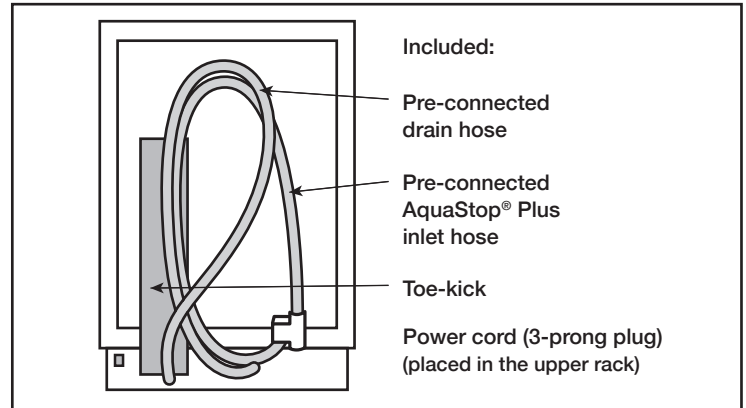

Notes: All height, width and depth dimensions are shown in inches. BSH reserves the absolute and unrestricted right to change product materials and specifications, at any time, without notice. Consult the product's installation instructions for final dimensional data and other details prior to making cutout.

24" Custom Panel Dishwasher

Benchmark Series – Custom Panel SHV89PW73N

BOSCH

Invented for life

Installation Details

Accessories: To purchase Bosch accessories, cleaners & parts please visit www.bosch-home.com/us/store or call 1-800-944-2904 (Mon to Fri 5 am to 6 pm PST, Sat 6 am to 3 pm PST).