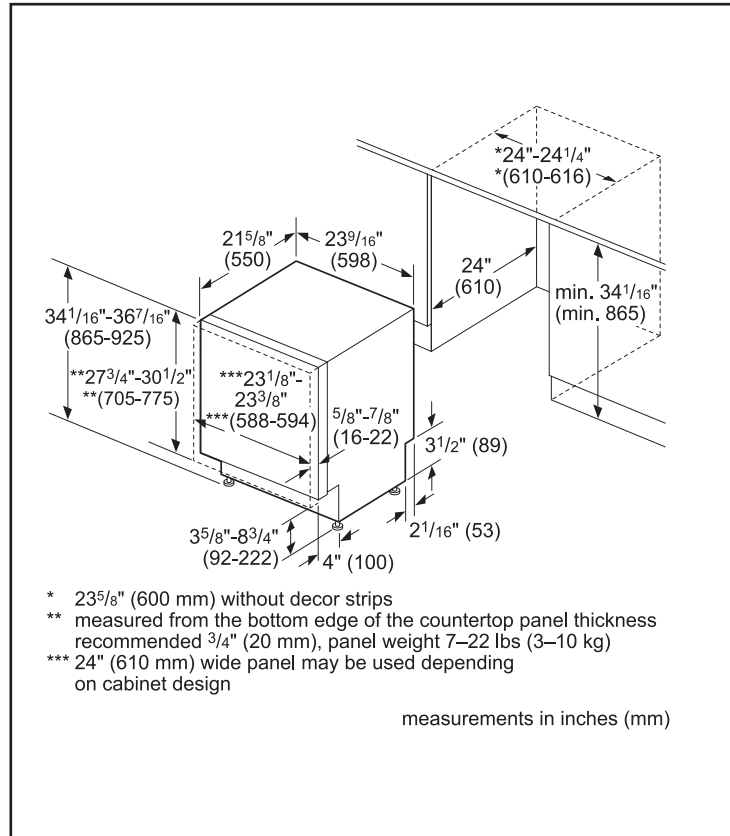

24" Custom Panel Dishwasher

Benchmark Series – Custom Panel SHV89PW73N

BOSCH

Invented for life

Installation Details

Accessories: To purchase Bosch accessories, cleaners & parts please visit www.bosch-home.com/us/store or call 1-800-944-2904 (Mon to Fri 5 am to 6 pm PST, Sat 6 am to 3 pm PST).

Notes: All height, width and depth dimensions are shown in inches. BSH reserves the absolute and unrestricted right to change product materials and specifications, at any time, without notice. Consult the product's installation instructions for final dimensional data and other details prior to making cutout.

Warranties: Please see Use & Care manual or Bosch website for statement of limited warranty.

For more information on our entire line of products, go to www.bosch-home.com/us or call 1-800-944-2904

© BSH Home Appliances Corporation. All rights reserved. Bosch is a registered trademark of Robert Bosch GmbH.